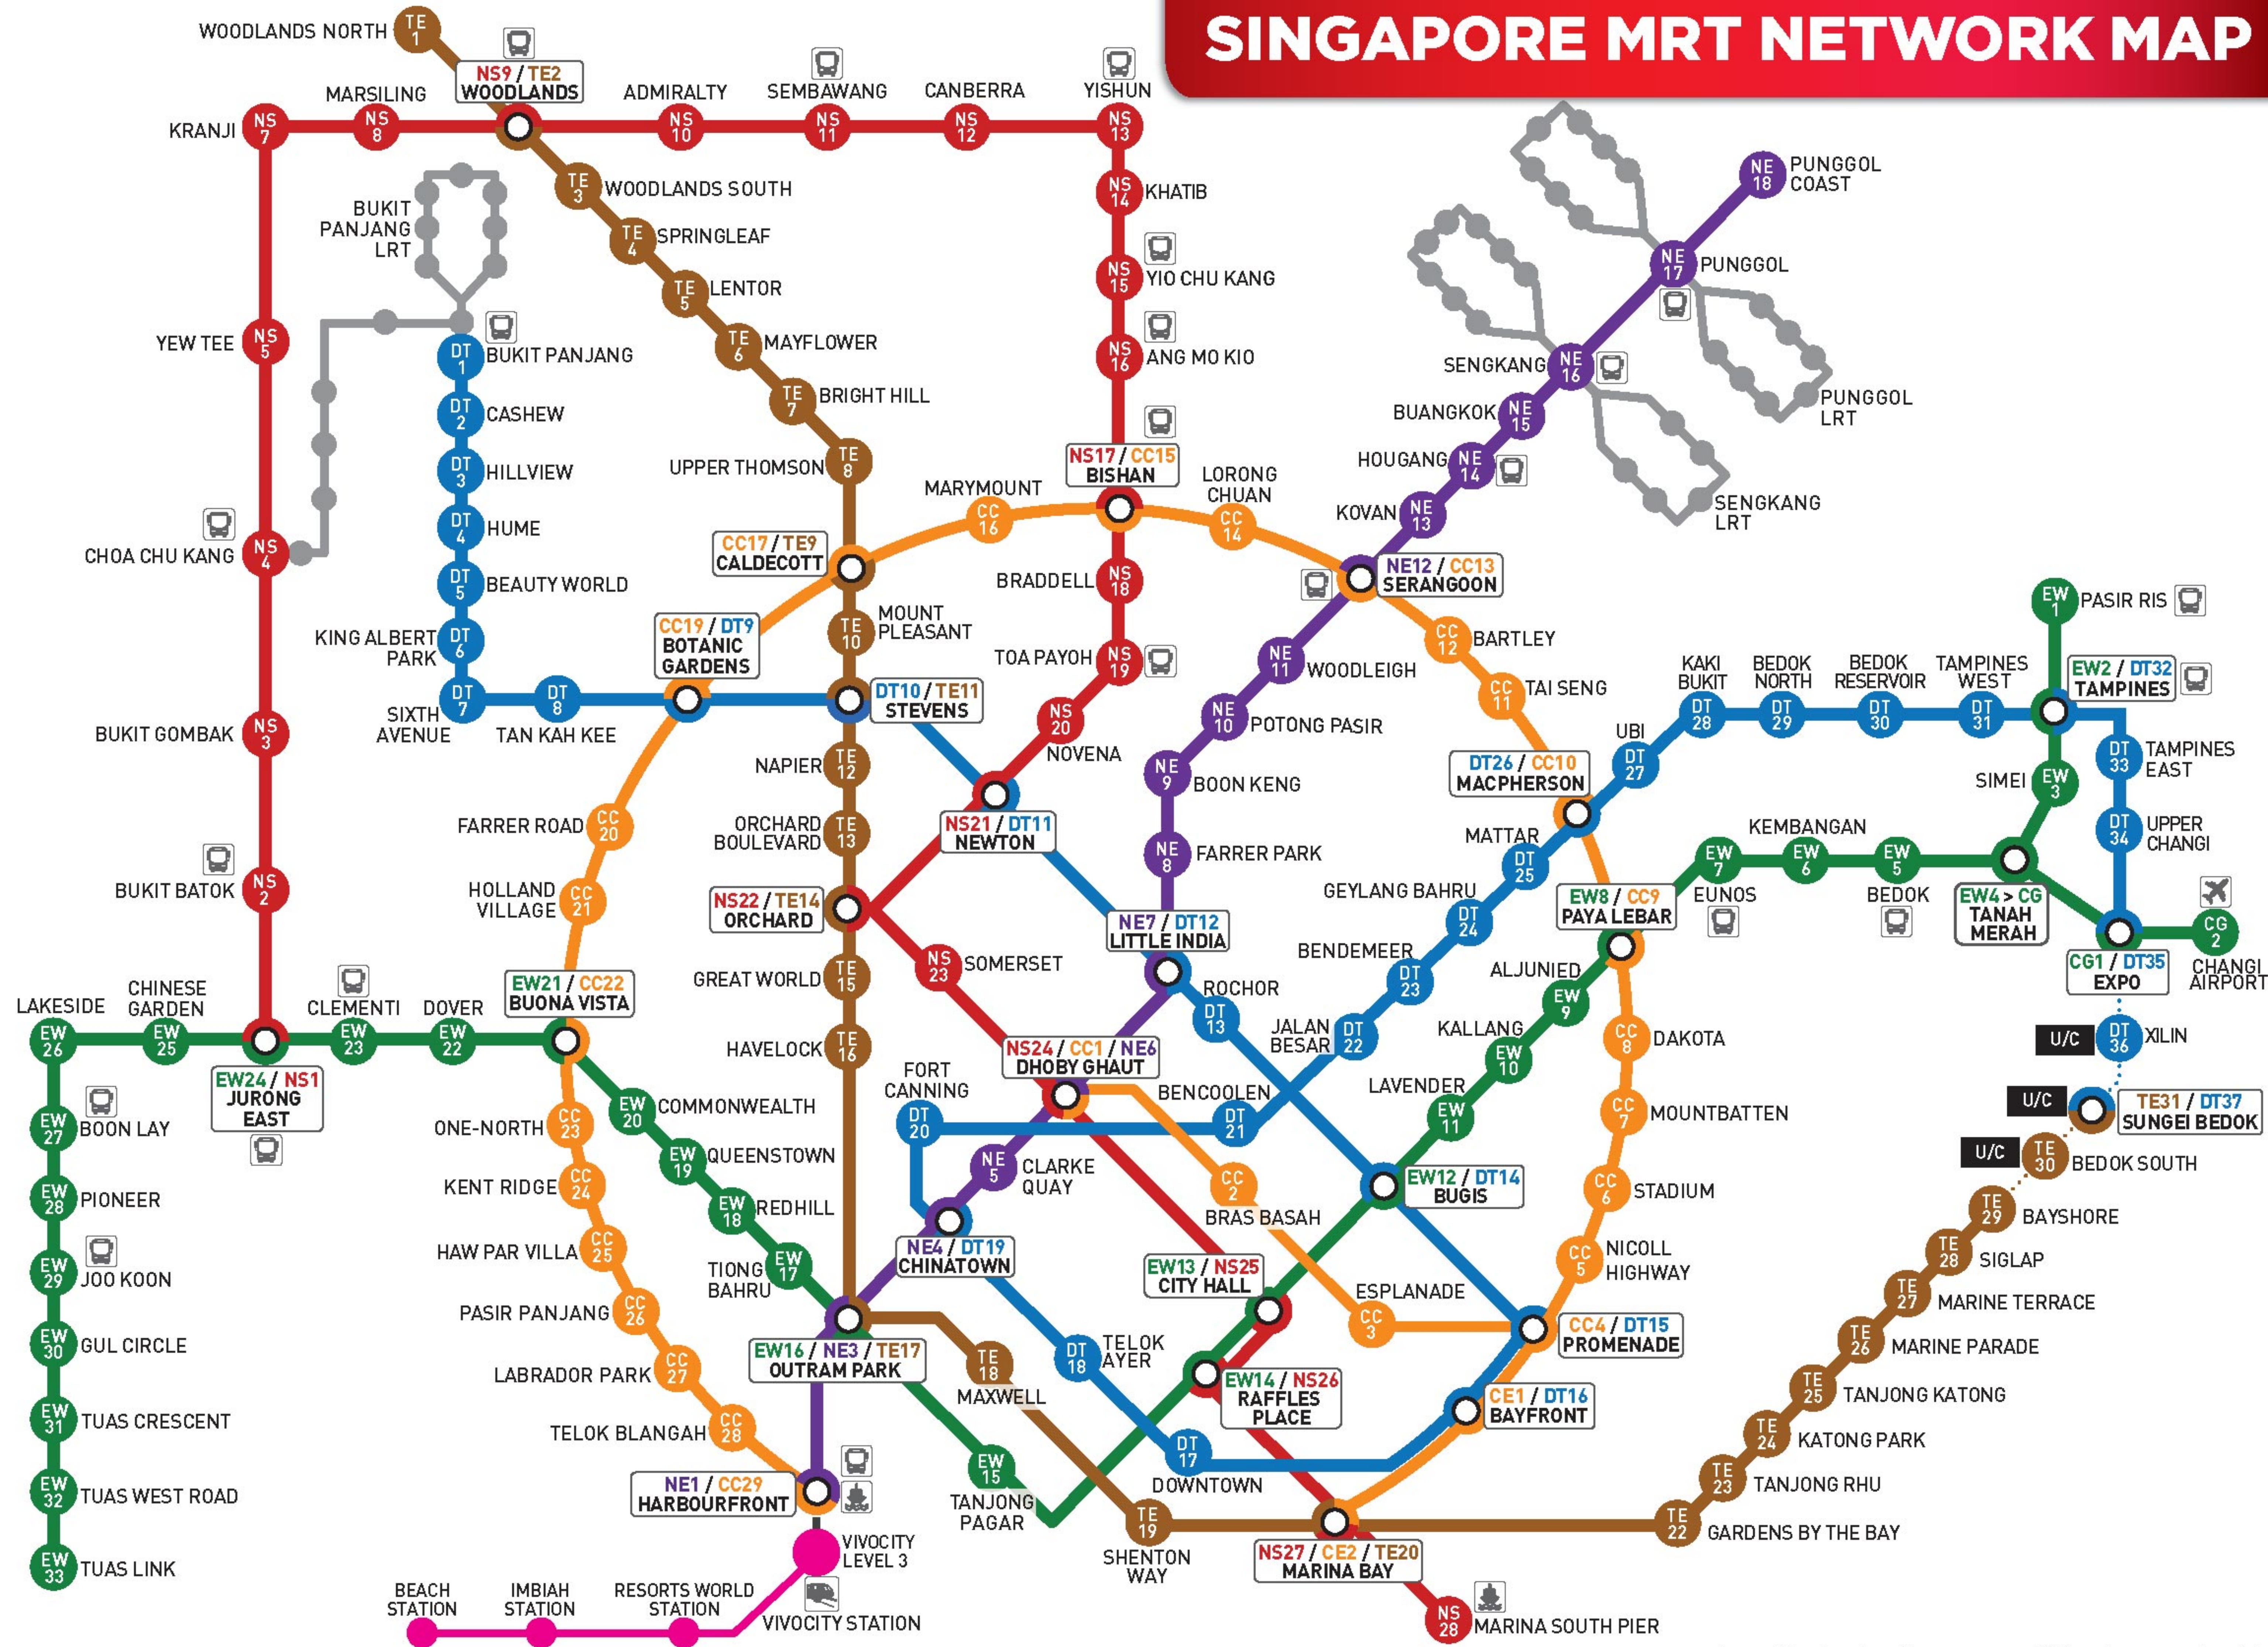

SINGAPORE MRT NETWORK MAP

For more information, please visit www.smrt.com.sg. All information accurate at time of print.

MRT LINES

- MRT INTERCHANGE
- EAST-WEST LINE
- NORTH EAST LINE
- DOWNTOWN LINE
- LRT LINE
- UNDER CONSTRUCTION
- NORTH-SOUTH LINE
- CIRCLE LINE
- THOMSON-EAST COAST LINE
- SENTOSA EXPRESS

ICONS

- BUS INTERCHANGE
- CRUISE CENTRE
- AIRPORT
- SENTOSA EXPRESS