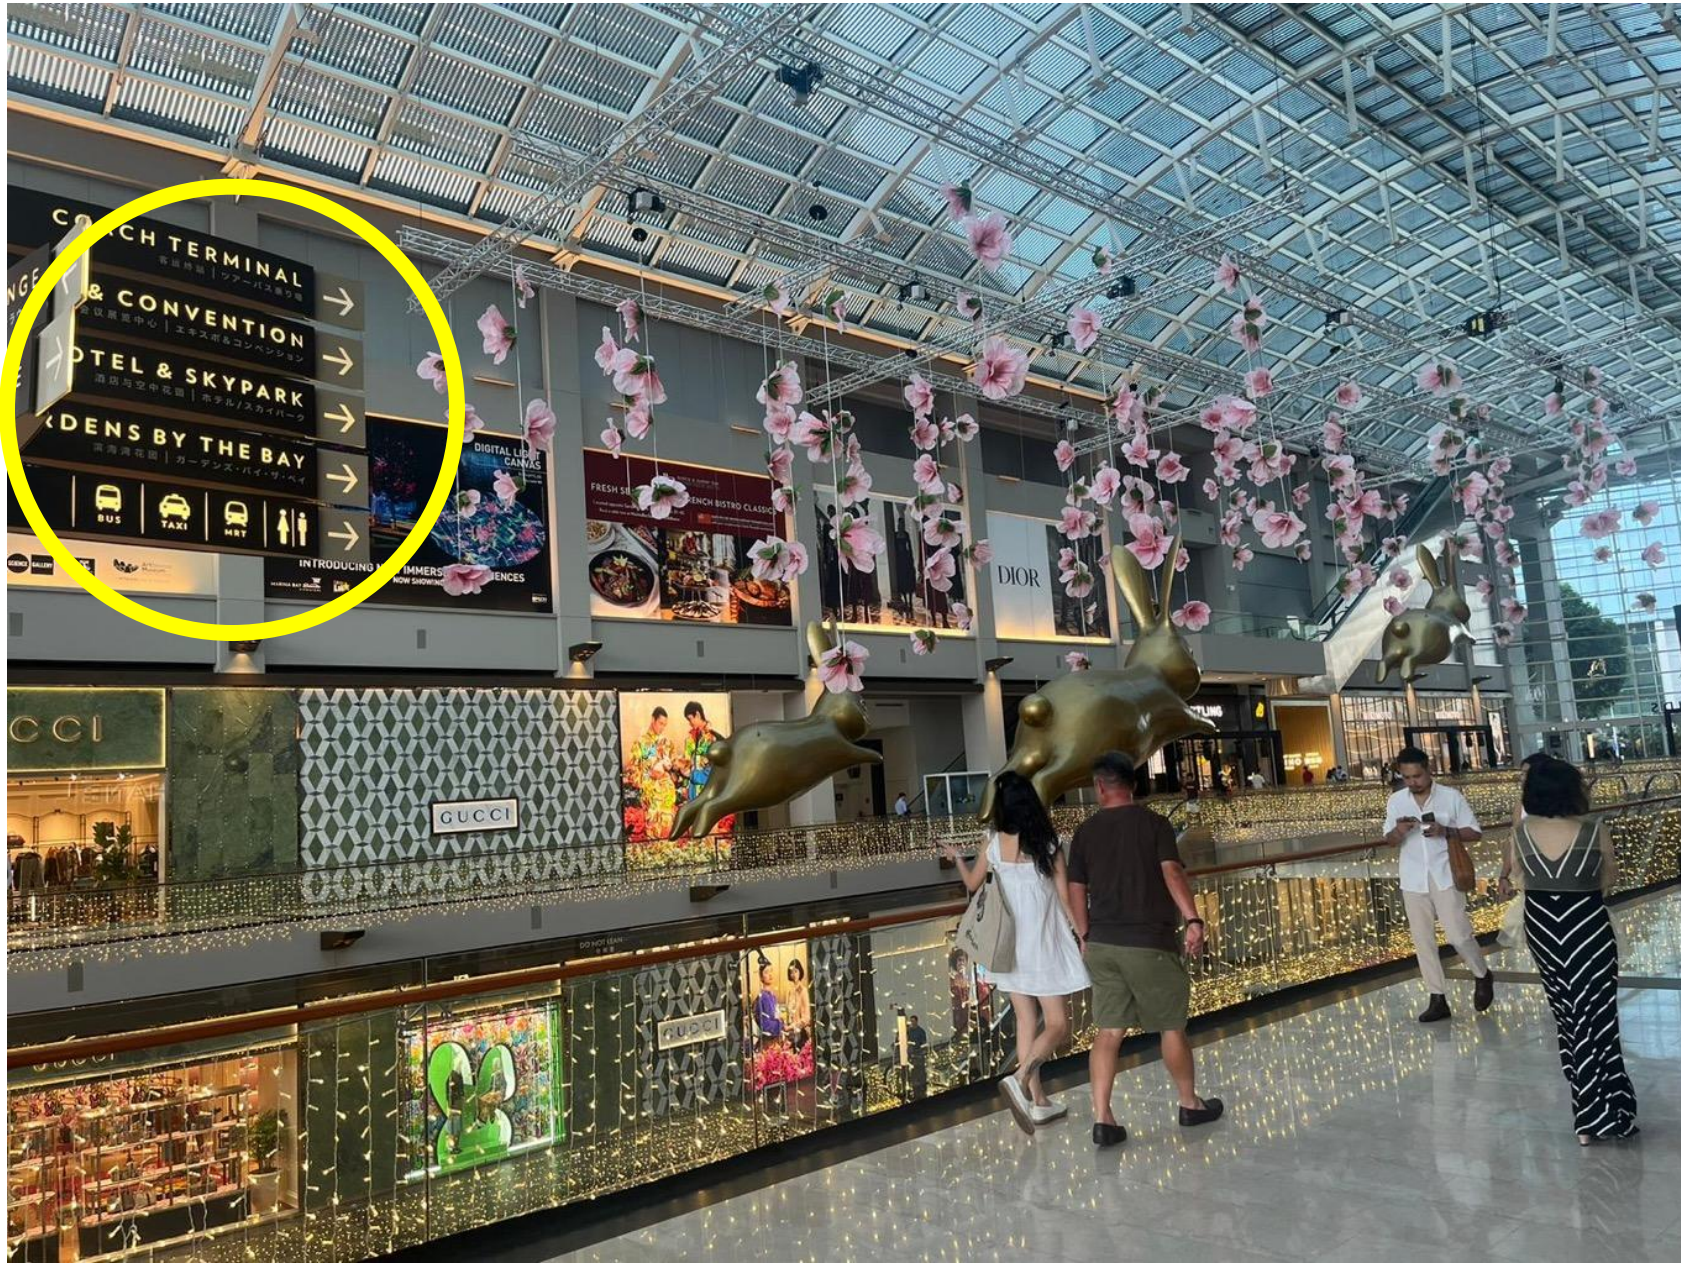

# Directions from South Carpark

to Sands Expo & Convention Centre,  
Level 4 Ballrooms

From **South Carpark**  
B3/B4, take lift up to  
Level 1

Walk straight along  
this stretch

When you see  
Chanel, turn to the  
right