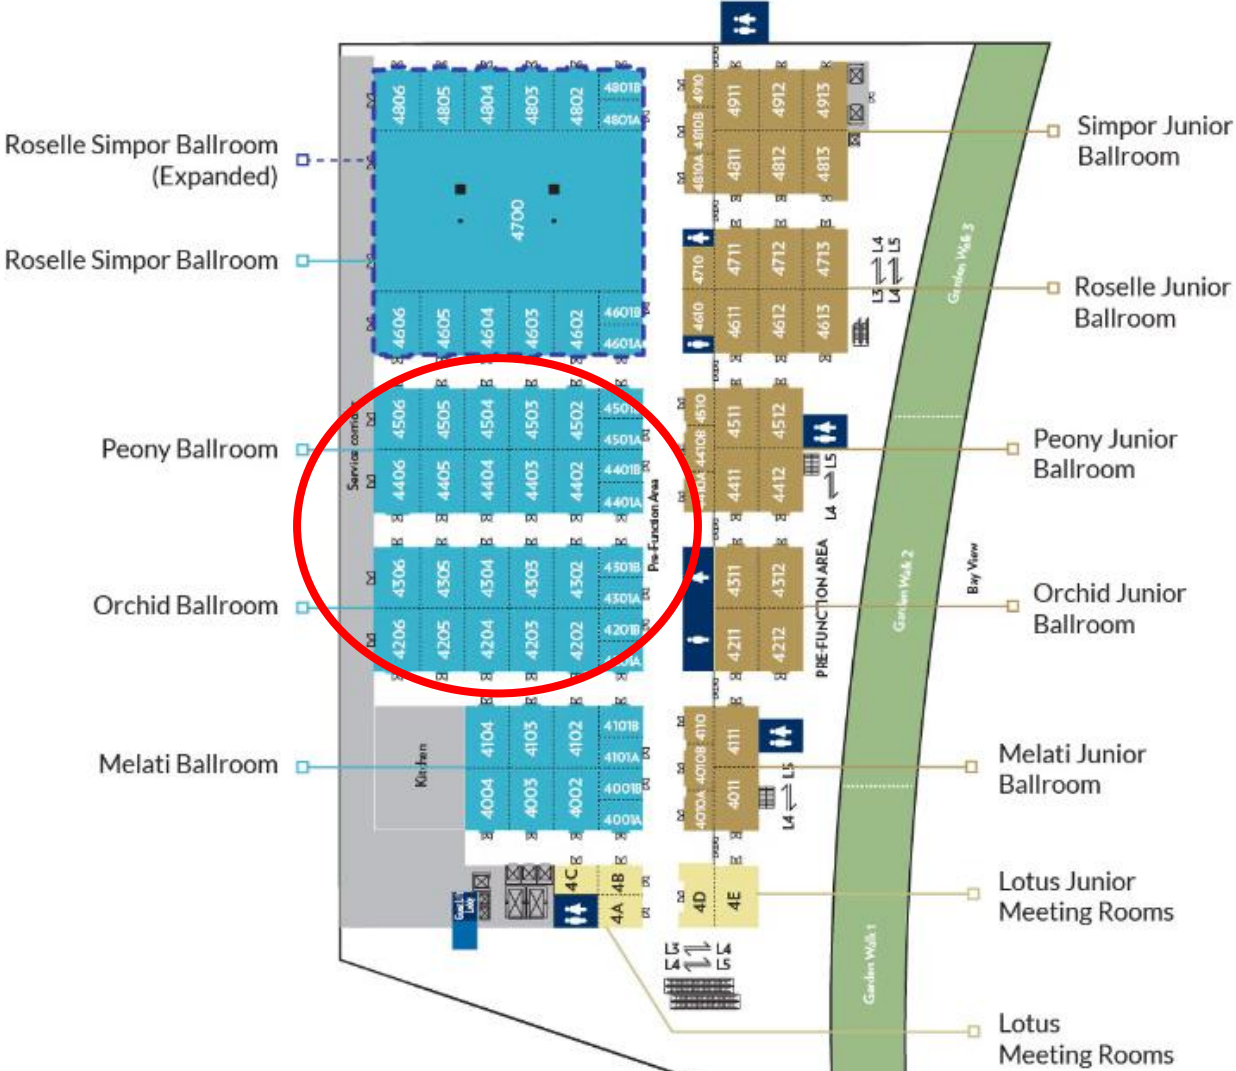

Escalators leading up to the ballrooms

Directional signage will display your event name & room

# Directions from Level 1 to Level 4 Ballrooms

To take lift to Level 3, please enter here for guest lifts

Escalators leading up to the ballrooms

Directional signage will display the event name

Take the escalator up to Level 3

\*\* This escalator leads to Level 3 directly

Upon arriving at Level 3, go up the escalator to Level 4

Upon arriving at Level 4, enter the main foyer via here to proceed to Level 4 ballrooms

# LEVEL 4 ROOMS

Level 4 Ballroom Map at Sands Expo & Convention Centre

BALLROOMS ON

- Main Ballrooms
- Junior Ballrooms
- Meeting Rooms