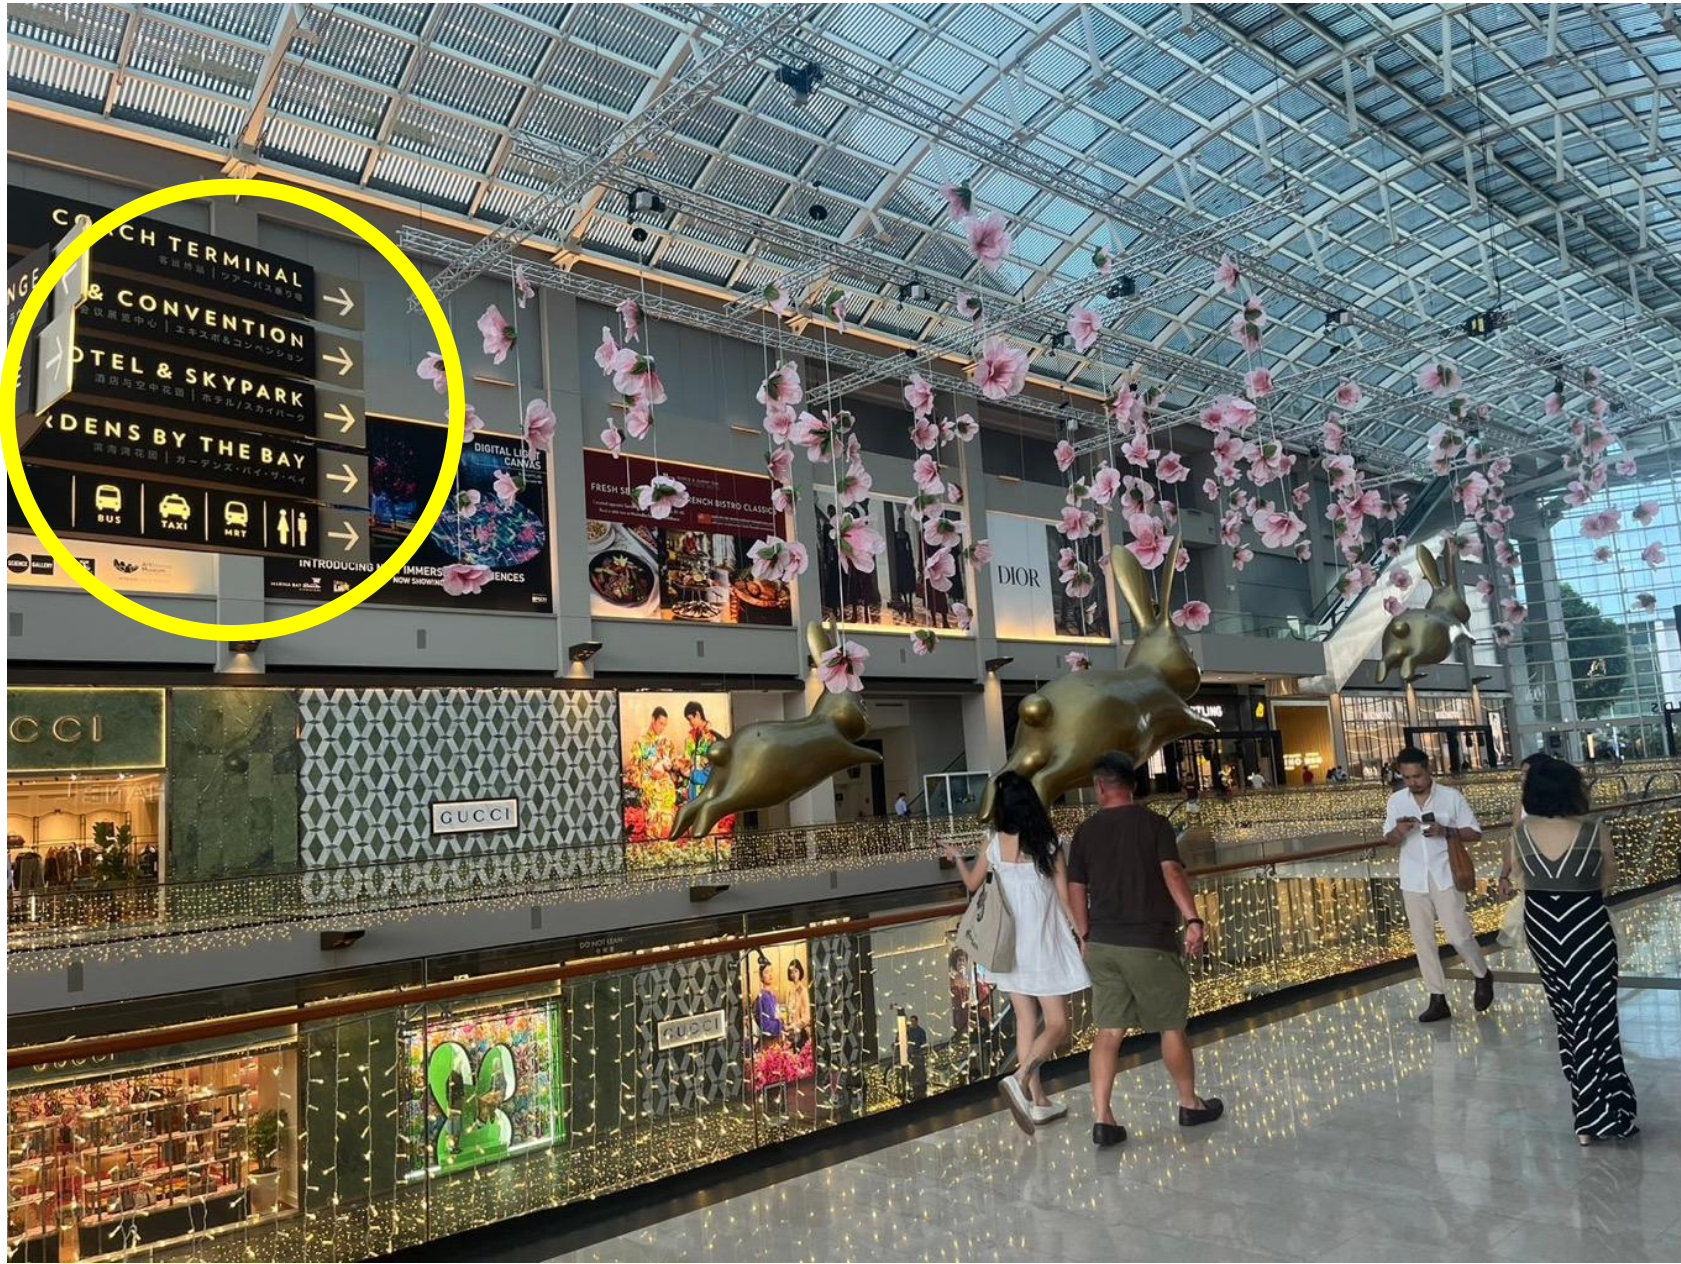

# Directions from Central Carpark

to Sands Expo & Convention Centre,  
Level 4 Ballrooms

From **Central**  
**Carpark** B3/B4, take  
lift up to Level 1

Continue walking  
straight along this  
stretch

Turn left at Chanel