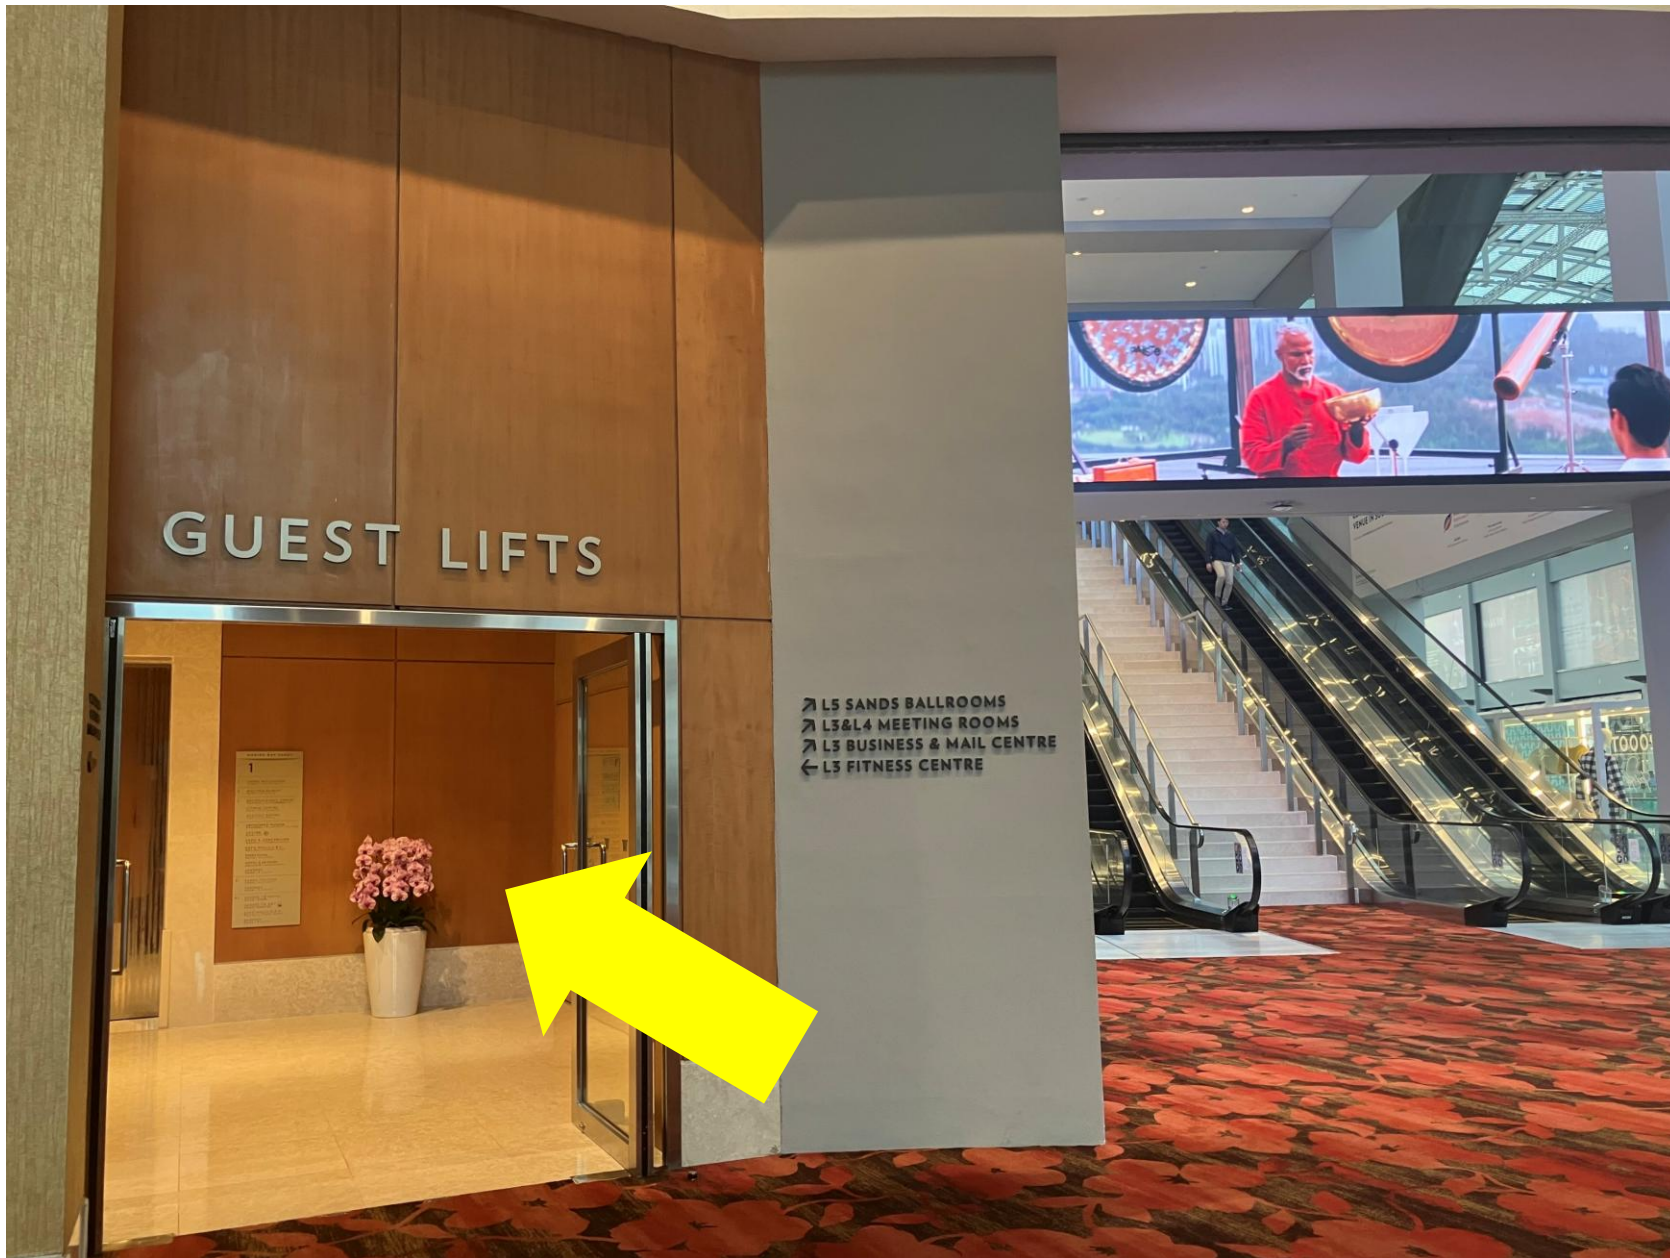

To take lift to Level 3, please enter here for guest lifts