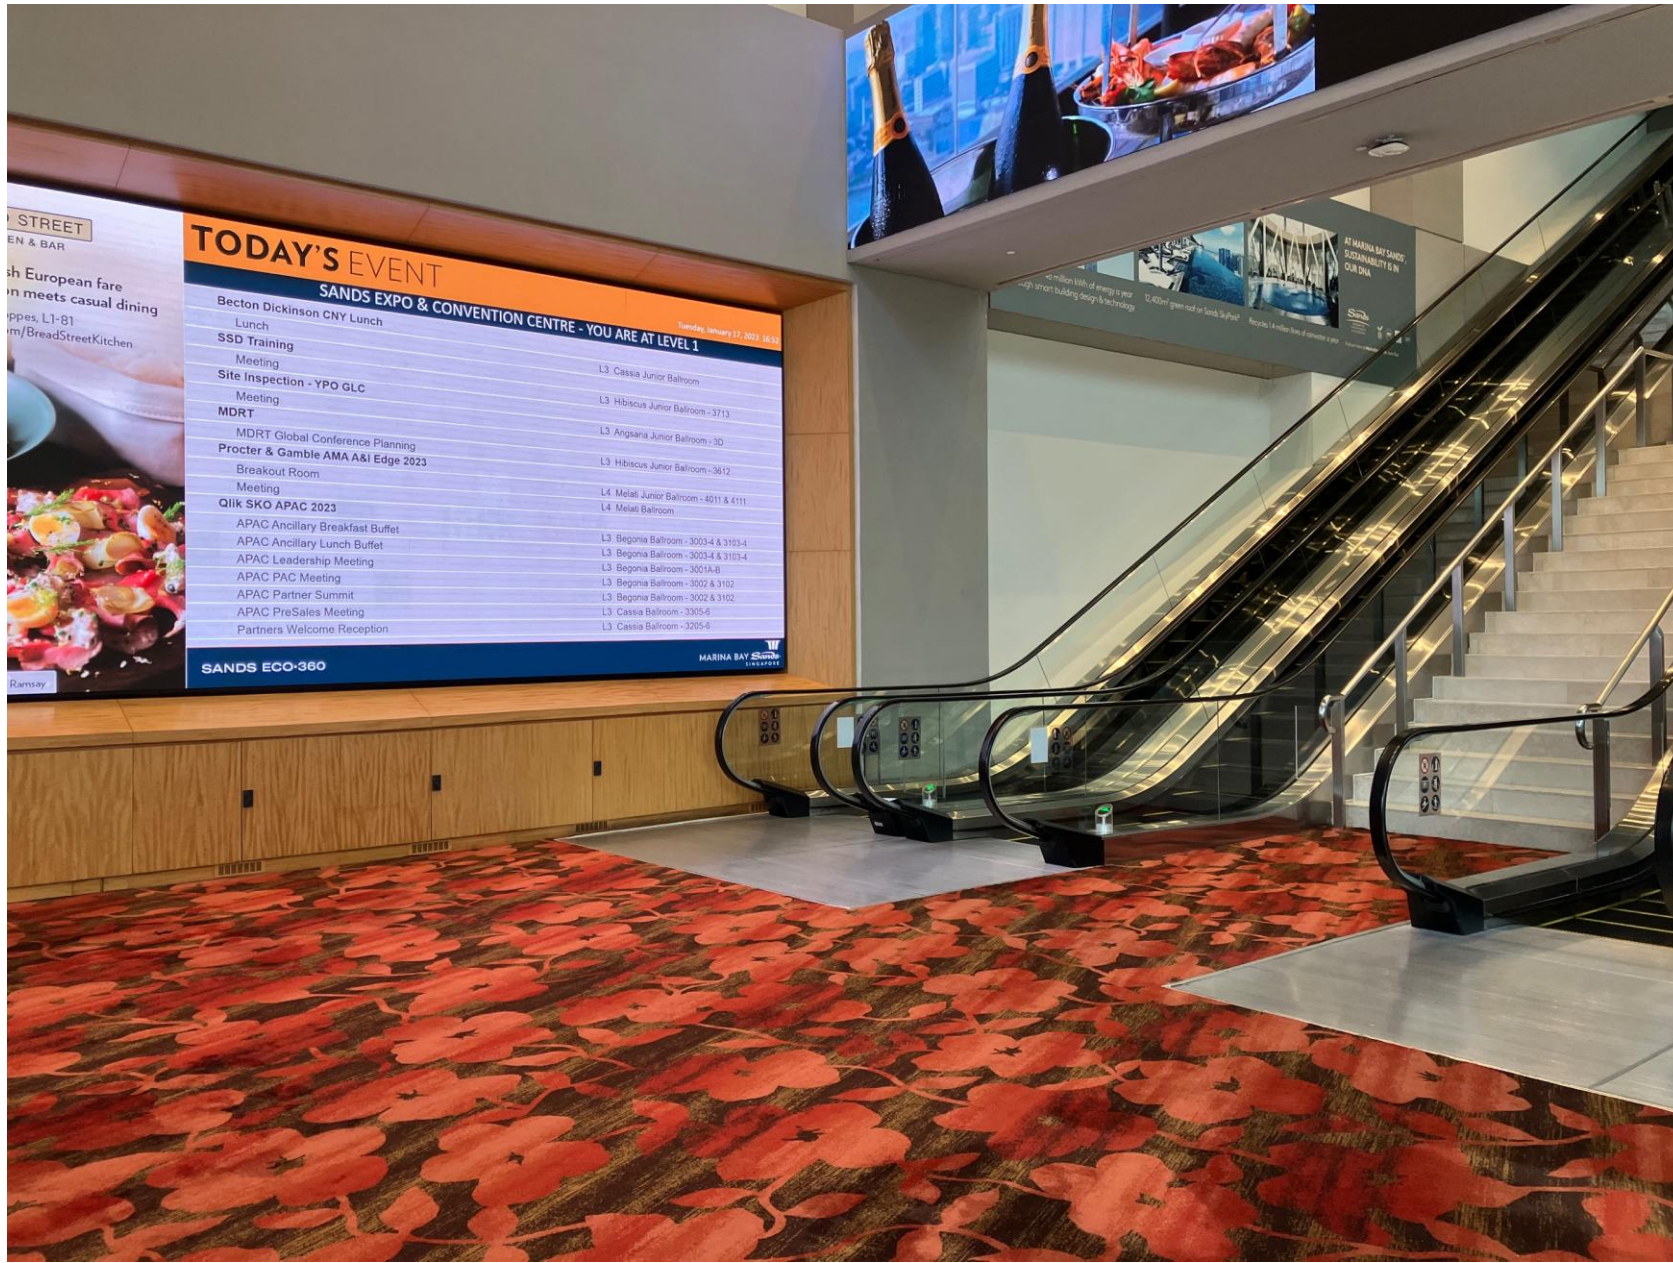

Escalators leading up to the ballrooms

Directional signage will display the event name